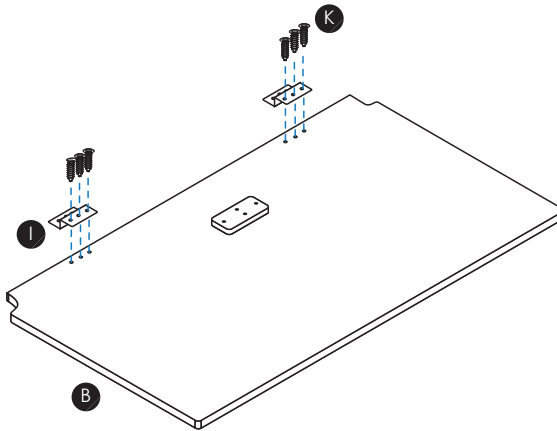

**K** 4x10mm

**L** 4x16mm

NOTE. Cross headed screwdriver required (not included)

## 4. Assembly

### 4.1.1. BOX ASSEMBLY

Secure the hinges (I) to the top panel (B) with screws (K) and a screwdriver.

x8

x2

x6

Insert the cam dowels (G) into both the left side panel (D) and the right side panel (E).